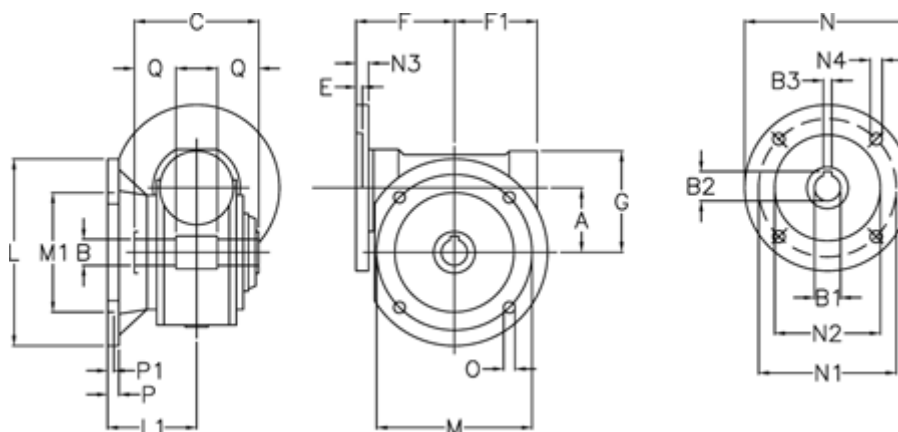

Data Sheet

Article number: 3902130015535

Description: Worm gear
VF 130-FC1-15-90B5, without lubrication

Measures

A = 130	F1 = 154	N2 = 130
B = 45 H7	G = 195	N3 = 17
B1 E7 = 24	L = 320	N4 = 11
B2 = 27.3	L1 = 137.5	O = 16
B3 H9 = 8	M = 255	P = 20
C = 165	M1 = 180	P1 = 12
E = 0.5	N = 200	Q = 52.5
F = 185	N1 = 165	